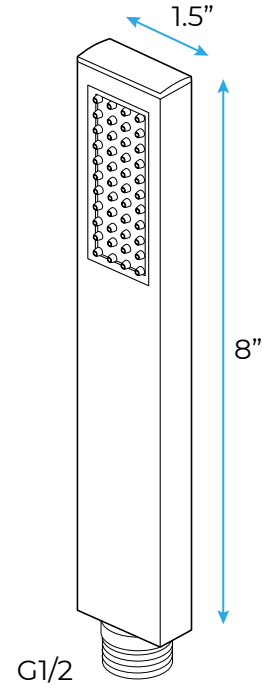

LED PHONE CONTROLLED THERMOSTATIC RECESSED CEILING MOUNT POLISHED GOLD RAINFALL WATERFALL MIST HOT AND COLD SHOWER SYSTEM WITH SQUARE HAND SHOWER SPECIFICATIONS

Shower Head

Product shown is only for installation display purpose

- Shower Panel /Hose Material: 304 Stainless Steel
- Shower Head Size: 800*600 mm
- Showerheads Install: Embedded Ceiling Mounted
- Concealed Mixer Install: Wall-Mounted
- LED Shower Head Functions: Rainfall, Waterfall, Mist
- Water Pressure: 0.3 MPA
- Water Flow: 16L/min~28L/min
- Shower Accessories Material: Brass
- LED Light: Need to Connect Power
- Shower Hose Length: 1.5M
- AC: 100-265V 50/60Hz
- Music: Need Bluetooth

Kinds of color **64**
temperature adjustable

WiFi
Built-in WIFI
Phone control color

Color software App install instruction
download name: Smart Life

All dimensions and specifications are nominal and may vary. Use actual products for accuracy in critical situations.

Shower Mixer

Product shown is only for installation display purpose

Hand Shower

Flow Rate: 2.0 GPM / 7.6 LPM

Shower Mixer Connections

Spout