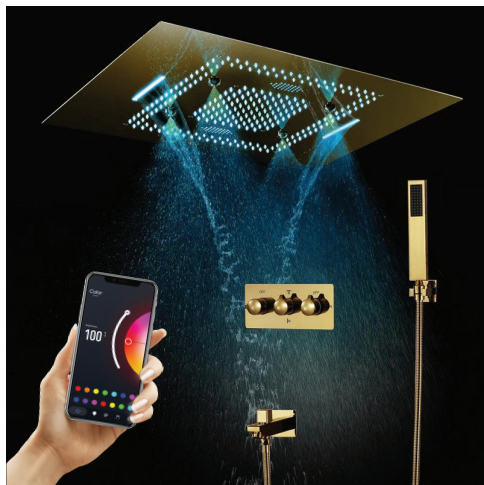

LED PHONE CONTROLLED THERMOSTATIC RECESSED CEILING MOUNT POLISHED GOLD RAINFALL WATERFALL MIST HOT AND COLD SHOWER SYSTEM WITH SQUARE HAND SHOWER SPECIFICATIONS

Shower Head

Product shown is only for installation display purpose

- Shower Panel /Hose Material: 304 Stainless Steel
- Shower Head Size: 800*600 mm
- Showerheads Install: Embedded Ceiling Mounted
- Concealed Mixer Install: Wall-Mounted
- LED Shower Head Functions: Rainfall, Waterfall, Mist
- Water Pressure: 0.3 MPA
- Water Flow: 16L/min~28L/min
- Shower Accessories Material: Brass
- LED Light: Need to Connect Power
- Shower Hose Length: 1.5M
- AC: 100-265V 50/60Hz
- Music: Need Bluetooth

Kinds of color **64**
temperature adjustable

WiFi
Built-in WIFI
Phone control color

Color software App install instruction
download name: Smart Life

All dimensions and specifications are nominal and may vary. Use actual products for accuracy in critical situations.