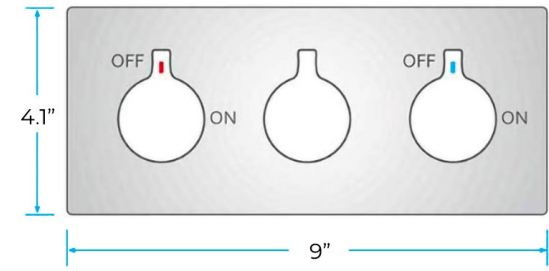

Shower Mixer