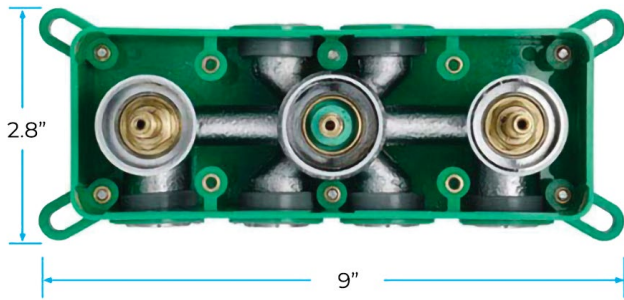

LED PHONE CONTROLLED THERMOSTATIC RECESSED CEILING MOUNT POLISHED GOLD RAINFALL WATERFALL MIST HOT AND COLD SHOWER SYSTEM WITH SQUARE HAND SHOWER SPECIFICATIONS

Shower Head

Product shown is only for installation display purpose

- Shower Panel /Hose Material: 304 Stainless Steel
- Shower Head Size: 800*600 mm
- Showerheads Install: Embedded Ceiling Mounted
- Concealed Mixer Install: Wall-Mounted
- LED Shower Head Functions: Rainfall, Waterfall, Mist
- Water Pressure: 0.3 MPA
- Water Flow: 16L/min~28L/min
- Shower Accessories Material: Brass
- LED Light: Need to Connect Power
- Shower Hose Length: 1.5M
- AC: 100-265V 50/60Hz
- Music: Need Bluetooth

Kinds of color **64**
temperature adjustable

WiFi
Built-in WIFI
Phone control color

Color software App install instruction
download name: Smart Life

All dimensions and specifications are nominal and may vary. Use actual products for accuracy in critical situations.

Shower Mixer

Product shown is only for installation display purpose

Hand Shower

Flow Rate: 2.0 GPM / 7.6 LPM

Shower Mixer Connections

Spout