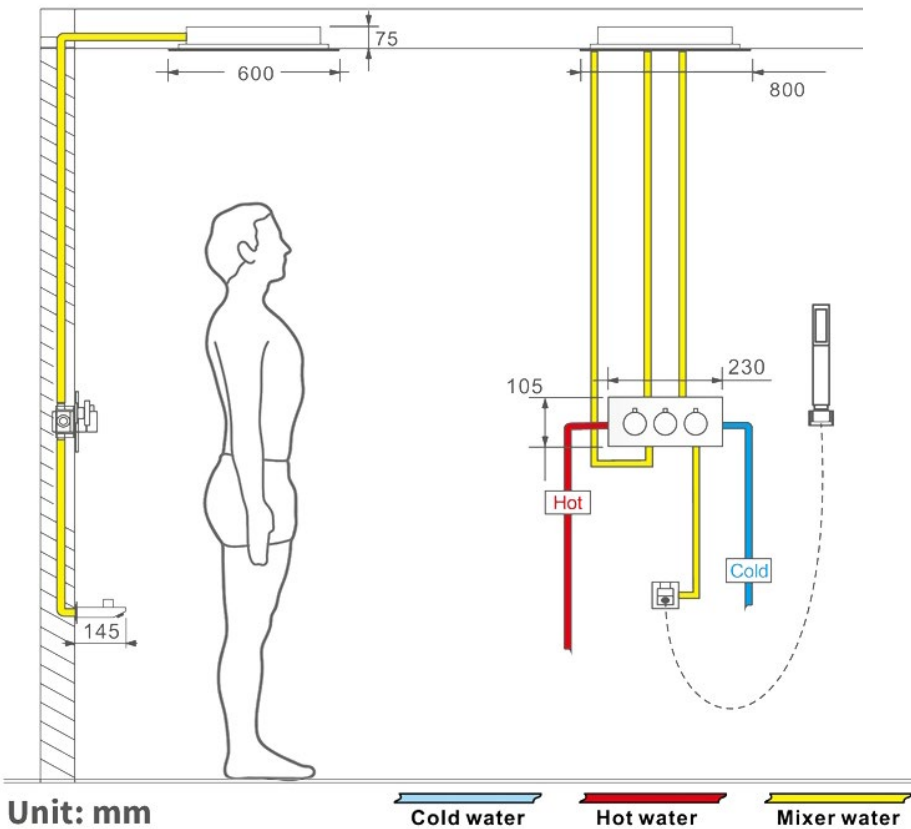

LED PHONE CONTROLLED THERMOSTATIC RECESSED CEILING MOUNT POLISHED GOLD RAINFALL WATERFALL MIST HOT AND COLD SHOWER SYSTEM WITH SQUARE HAND SHOWER SPECIFICATIONS

Shower Head

Product shown is only for installation display purpose

- Shower Panel /Hose Material: 304 Stainless Steel
- Shower Head Size: 800*600 mm
- Showerheads Install: Embedded Ceiling Mounted
- Concealed Mixer Install: Wall-Mounted
- LED Shower Head Functions: Rainfall, Waterfall, Mist
- Water Pressure: 0.3 MPA
- Water Flow: 16L/min~28L/min
- Shower Accessories Material: Brass
- LED Light: Need to Connect Power
- Shower Hose Length: 1.5M
- AC: 100-265V 50/60Hz
- Music: Need Bluetooth

Kinds of color **64**
temperature adjustable

WiFi
Built-in WIFI
Phone control color

Color software App install instruction
download name: Smart Life

All dimensions and specifications are nominal and may vary. Use actual products for accuracy in critical situations.

Shower Mixer

Product shown is only for installation display purpose

Hand Shower

Flow Rate: 2.0 GPM / 7.6 LPM

Shower Mixer Connections

Spout