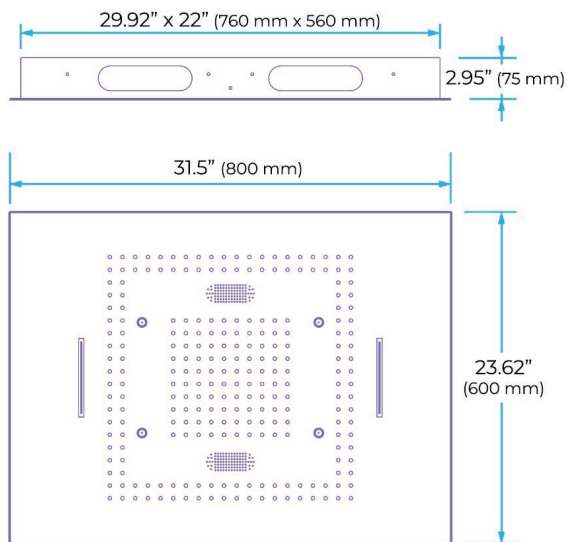

LED PHONE CONTROLLED THERMOSTATIC RECESSED CEILING MOUNT POLISHED GOLD RAINFALL WATERFALL MIST HOT AND COLD SHOWER SYSTEM WITH SQUARE HAND SHOWER SPECIFICATIONS

Shower Head

Product shown is only for installation display purpose

- Shower Panel /Hose Material: 304 Stainless Steel
- Shower Head Size: 800*600 mm
- Showerheads Install: Embedded Ceiling Mounted
- Concealed Mixer Install: Wall-Mounted
- LED Shower Head Functions: Rainfall, Waterfall, Mist
- Water Pressure: 0.3 MPA
- Water Flow: 16L/min~28L/min
- Shower Accessories Material: Brass
- LED Light: Need to Connect Power
- Shower Hose Length: 1.5M
- AC: 100-265V 50/60Hz
- Music: Need Bluetooth

Shower Mixer

Product shown is only for installation display purpose

Hand Shower

Flow Rate: 2.0 GPM / 7.6 LPM

Shower Mixer Connections

Spout