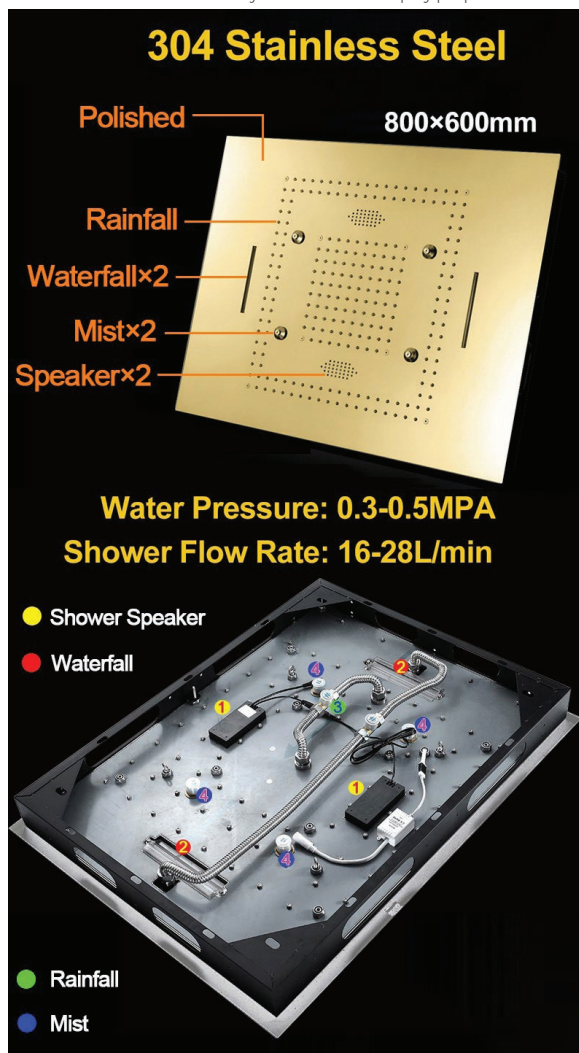

LED PHONE CONTROLLED THERMOSTATIC RECESSED CEILING MOUNT POLISHED GOLD RAINFALL WATERFALL MIST HOT AND COLD SHOWER SYSTEM WITH SQUARE HAND SHOWER SPECIFICATIONS

Shower Head

Product shown is only for installation display purpose

- Shower Panel /Hose Material: 304 Stainless Steel
- Shower Head Size: 800*600 mm
- Showerheads Install: Embedded Ceiling Mounted
- Concealed Mixer Install: Wall-Mounted
- LED Shower Head Functions: Rainfall, Waterfall, Mist
- Water Pressure: 0.3 MPA
- Water Flow: 16L/min~28L/min
- Shower Accessories Material: Brass
- LED Light: Need to Connect Power
- Shower Hose Length: 1.5M
- AC: 100-265V 50/60Hz
- Music: Need Bluetooth

Kinds of color **64**
temperature adjustable

WiFi
Built-in WIFI
Phone control color

Color software App install instruction
download name: Smart Life

All dimensions and specifications are nominal and may vary. Use actual products for accuracy in critical situations.

Shower Mixer

Product shown is only for installation display purpose

Hand Shower

Flow Rate: 2.0 GPM / 7.6 LPM

Shower Mixer Connections

Spout